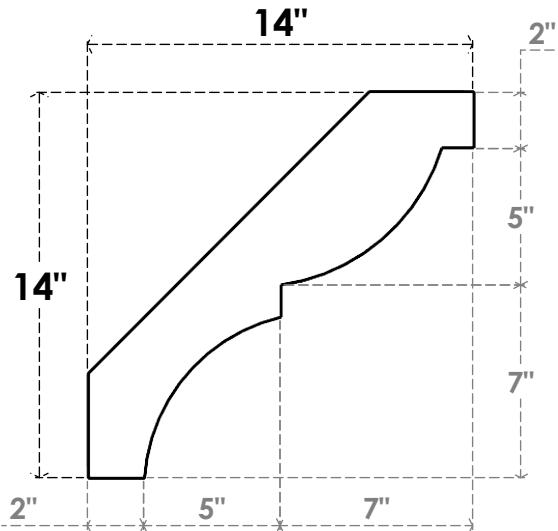

ITEM NUMBER: BRCPC030X14000X14000VAL

3"W X 14"D X 14"H VALENCIA ARCHITECTURAL GRADE PVC CLOSED BRACE

SIDE PROFILE

FRONT PROFILE

ISOMETRIC

EKENA MILLWORK
2300 WEST MAIN ST.
CLARKSVILLE, TX 75426
TOLL FREE: 866-607-0453
WWW.EKENAMILLWORK.COM