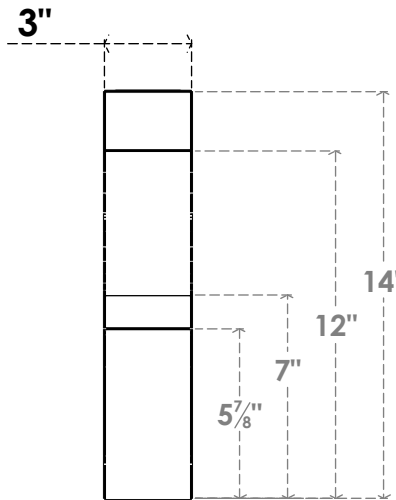

ITEM NUMBER: BRCPC030X14000X14000VAL

3"W X 14"D X 14"H VALENCIA ARCHITECTURAL GRADE PVC CLOSED BRACE

SIDE PROFILE

FRONT PROFILE

ISOMETRIC

EKENA MILLWORK
2300 WEST MAIN ST.
CLARKSVILLE, TX 75426
TOLL FREE: 866-607-0453
WWW.EKENAMILLWORK.COM