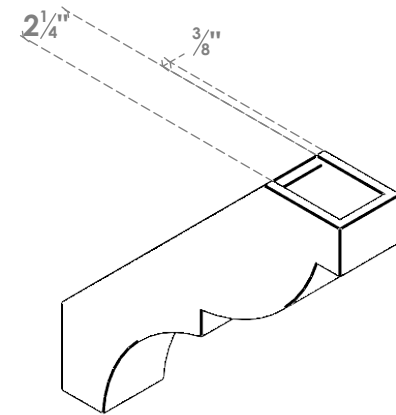

ITEM NUMBER: BRCPC030X14000X14000VAL

3"W X 14"D X 14"H VALENCIA ARCHITECTURAL GRADE PVC CLOSED BRACE

SIDE PROFILE

FRONT PROFILE

ISOMETRIC

EKENA MILLWORK
2300 WEST MAIN ST.
CLARKSVILLE, TX 75426
TOLL FREE: 866-607-0453
WWW.EKENAMILLWORK.COM